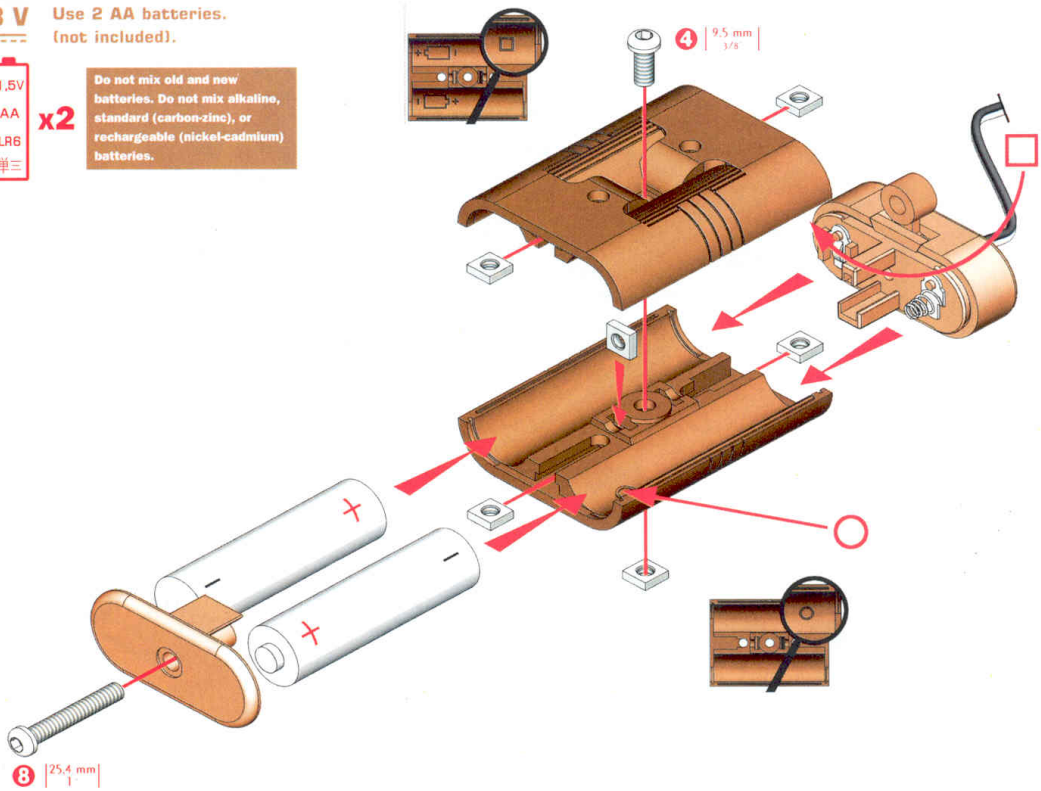

3 V Use 2 AA batteries.
(not included).

1.5V
AA
LR6
単三

x2

Do not mix old and new batteries. Do not mix alkaline, standard (carbon-zinc), or rechargeable (nickel-cadmium) batteries.